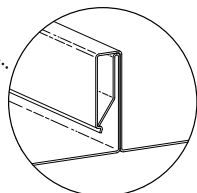

Retro Red

Colonial Red

Weathered Copper

Dark Bronze

Copper Penny

Features a snap lock design allowing for easy installation without seaming tools.

Example of snap-lock standing seam connection

Silver Metallic