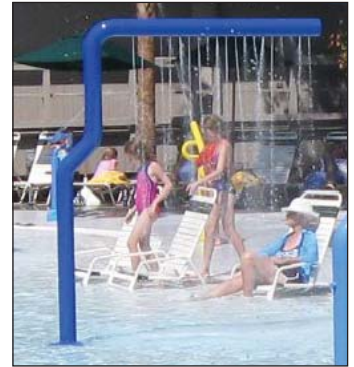

## Spray Features

**Tumbling Buckets** - 4 bucket model  
Model 1800-50-4

**Tumbling Buckets** - 6 bucket model  
Model 1800-50-6

**Urban Rainforest**  
Model 1800-134

**Urban Rain Series II**  
Model 1800-135

**Water Wall**  
Model 1800-55

**Water Cannon**  
Model 1800-20

**Water Curtain**  
Model 1800-70-1

**Water Curtain with Bend**  
Model 1800-70-2

**Water Curtain Tunnel**  
Model 1800-71

**Water Tower**  
Model 1800-122