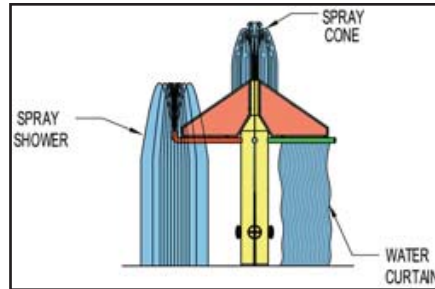

Features

Models 1800-72 & 1800-73

- 4 1/2" OD stainless pipe
- Polyester powder coated finish
- Recessed spray nozzles
- Water volume: 10 gpm
- Stainless steel base plates & anchor system
- Available in single or groups

Spray Arch
Model 1800-72
Size: 5' W x 8' 2" H

Spray Tunnel
Model 1800-73
Size: 5' W x 8' H

6-Way Spray Feature
Model 1800-105
Splash Zone: 30' x 30'

Crystal Dome Spray
Model 1800-90
Size: 8' 6" H

Spray Park
Model 2503
Size: 49' 4" x 37' 3"

Water Tower
Model 1800-22
Size: 8' W x 16' H

Spray Orb
Model 1800-87
Size: 12" Diameter

Water Curtain
Model 1800-70
Size: 5' 9-3/4" W x 8' H

Angled Spray Pole
Model 1800-86
Size: 8' 2" W x 4' 6" H

Palm Tree Spray
Model 1800-77
Size: 7' 6" W x 11' 10" H

Daisy Spray Pole
Model 1800-30
Size: 8' 2" W x 4' 6" H

Features

Models 1800-17 & 1800-18

- Fiberglass dome
- 5' or 7' 6" diameter available
- 12" PVC stem
- Variety of colors.

7' 6" Mushroom Spray Fountain
Model 1800-17
Size: 7' 6" W x 9' H